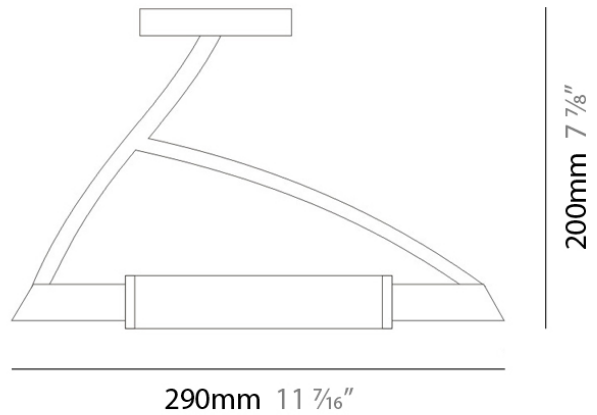

WINGS SURFACE

D82018

GENERAL

Series: Wings
Brand: Panzeri
Division: Design
Mounting Type: Surface
Mounting Location: Ceiling
Subcategory: Ambient

PHYSICAL

Shape: Abstract
Length (mm): 290
Length (in): 11 1/2
Height (mm): 200
Height (in): 7 3/4
Light Distribution: Omnidirectional
Weight (kg): 1.23
Weight (lbs): 2.7
Diffuser: Matte White Printed Pyrex
Fixture Finish: Metallic Gray
Fixture Material: Metal

ELECTRICAL

Number of Lamps: 1
Lamp Type: LED Retrofit / Halogen
Bulb Included: Bulb Not Included
Total Output Wattage (W): 30 / 200
Max. Wattage Per Lamp (W): 30 / 200
Lamp Base: R7s
Input Voltage (V): 120

LED

OPTICAL

RATINGS AND CERTIFICATIONS

Certified By: CSA Certified to UL and CSA Standards
IP rating: IP40