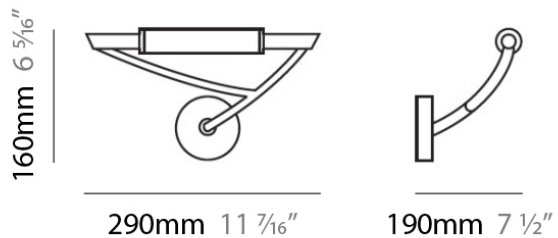

WINGS SURFACE

D83035

GENERAL

Series: Wings _____
Brand: Panzeri _____
Division: Design _____
Mounting Type: Surface _____
Mounting Location: Wall _____
Subcategory: Ambient _____

PHYSICAL

Shape: Abstract _____
Length (mm): 290 _____
Length (in): 11 1/2 _____
Height (mm): 160 _____
Height (in): 6 1/4 _____
Extension (mm): 190 _____
Extension (in): 7 1/2 _____
Light Distribution: Omnidirectional _____
Weight (kg): 1.23 _____
Weight (lbs): 2.7 _____
Diffuser: Matte White Printed Pyrex _____
Fixture Finish: Chrome _____
Fixture Material: Metal _____

ELECTRICAL

Number of Lamps: 1 _____
Lamp Type: LED Retrofit _____
Lamp Shape: T3 _____
Bulb Included: Bulb Not Included _____
Total Output Wattage (W): 20 _____
Max. Wattage Per Lamp (W): 20 _____
Lamp Base: RSC _____
Input Voltage (V): 120 _____

LED

OPTICAL

RATINGS AND CERTIFICATIONS

Certified By: CSA Certified to UL and CSA Standards _____
IP rating: IP20 _____