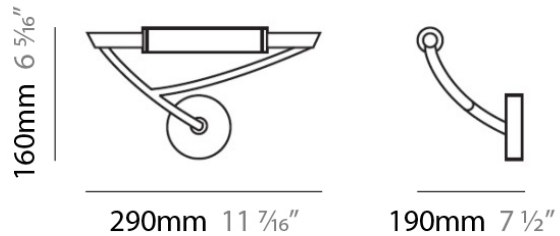

PROJECT
TYPE
NOTES
QUANTITY
DATE

WINGS SURFACE

D83033

GENERAL

Series: Wings
Brand: Panzeri
Division: Design
Mounting Type: Surface
Mounting Location: Wall
Subcategory: Ambient

PHYSICAL

Shape: Abstract
Length (mm): 290
Length (in): 11 1/2
Height (mm): 160
Height (in): 6 1/4
Extension (mm): 190
Extension (in): 7 1/2
Light Distribution: Omnidirectional
Weight (kg): 1.23
Weight (lbs): 2.7
Diffuser: Matte White Printed Pyrex
Fixture Finish: Chrome
Fixture Material: Metal

ELECTRICAL

Number of Lamps: 1
Lamp Type: LED Retrofit / Halogen
Lamp Shape: T3Q (119mm)
Bulb Included: Bulb Not Included
Total Output Wattage (W): 36 / 200
Max. Wattage Per Lamp (W): 36 / 200
Lamp Base: RSC
Input Voltage (V): 120

LED

OPTICAL

RATINGS AND CERTIFICATIONS

Certified By: CSA Certified to UL and CSA Standards
IP rating: IP20